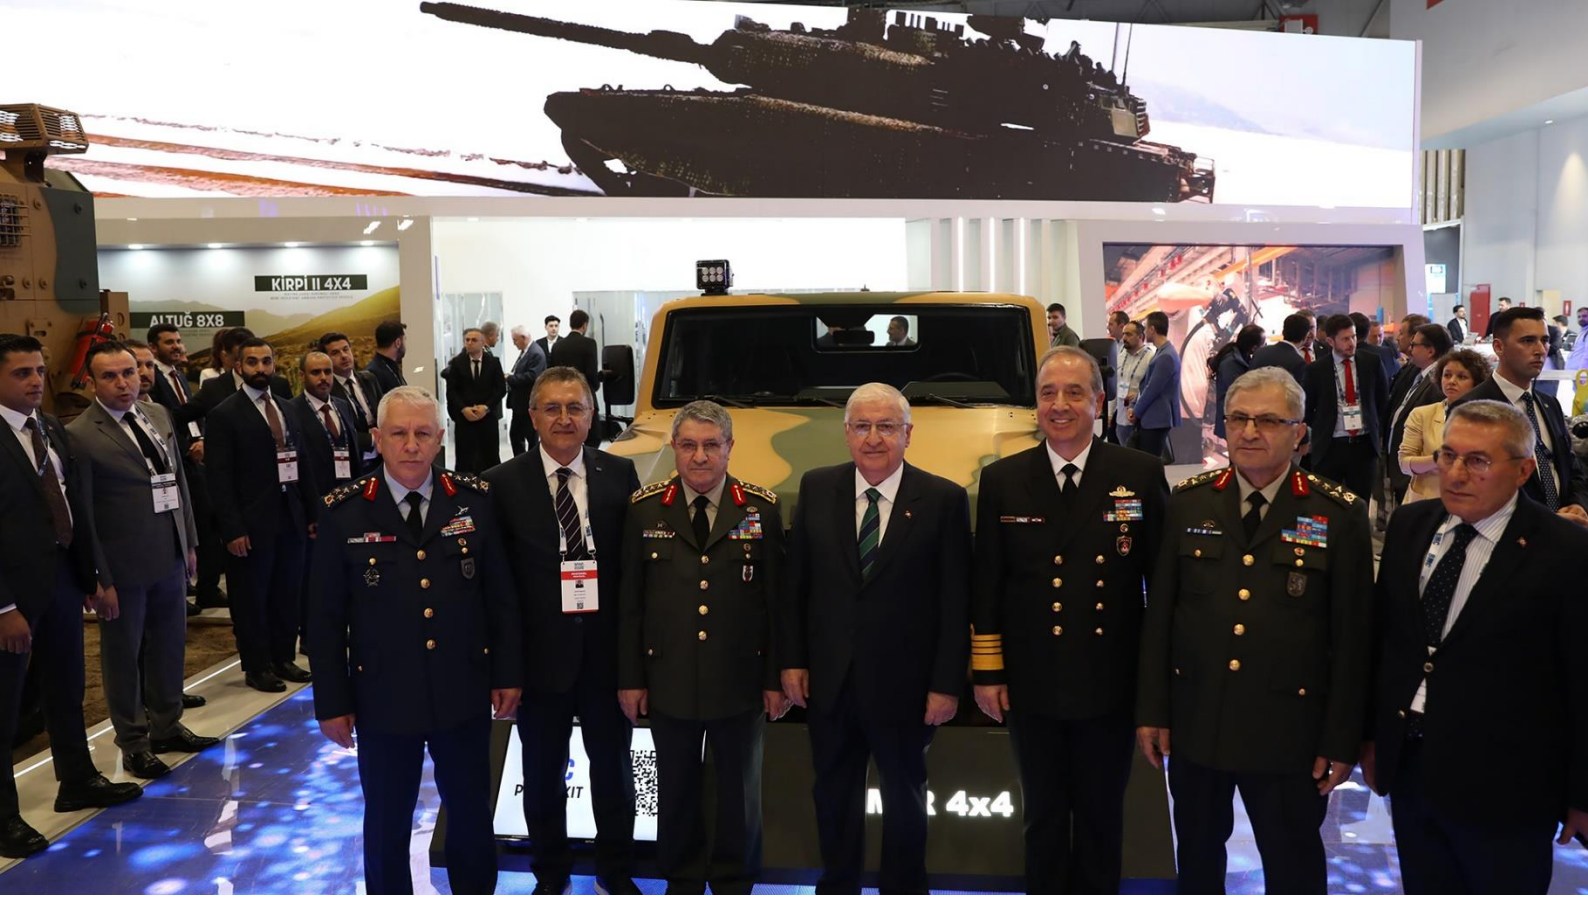

KIRPI II 4X4

ALTUG 8X8

4x4